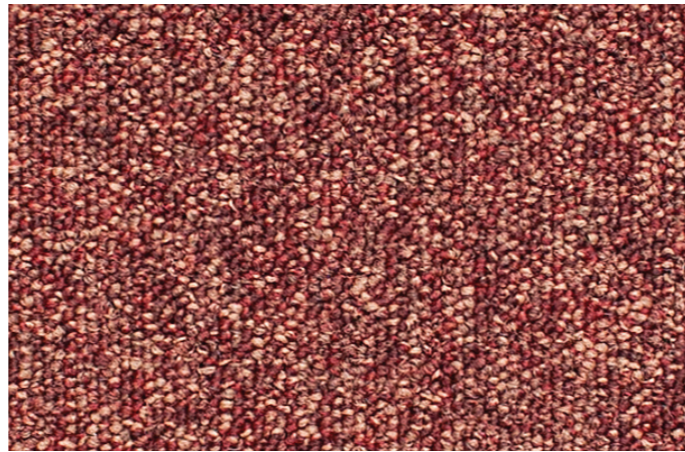

#### INSTALLATION

Broadloom  
Stratus

Quarter Turn  
Stratus

Random  
Streetwise Design

Each colour has a Light Reflectance Value (LRV) measured in accordance with BS8493:2008+A1:2010

The LRVs are shown under each colour