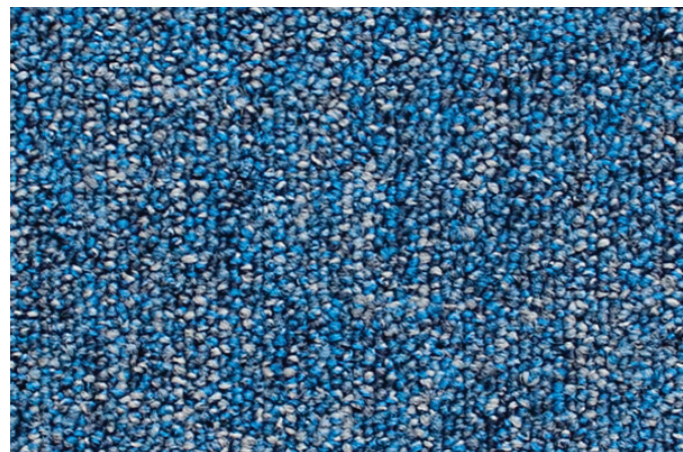

Stratus | Arctic Mist 06512 | LRV 13.94

Stratus | Ice Storm 06514 | LRV 11.22

Stratus | Solar Blue 06513 | LRV 3.71

Stratus | Avalanche 06509 | LRV 16.27

Stratus | Typhoon 06502 | LRV 8.73

Stratus | Ocean Tide 06507 | LRV 7.50

Stratus | Blue Ridge 06505 | LRV 3.96

### STRATUS & STREETWISE

Tufted Loop Pile  
Stratus

Tufted Loop Pile  
Streetwise Design

#### FORMAT

Tile  
500 x 500 mm