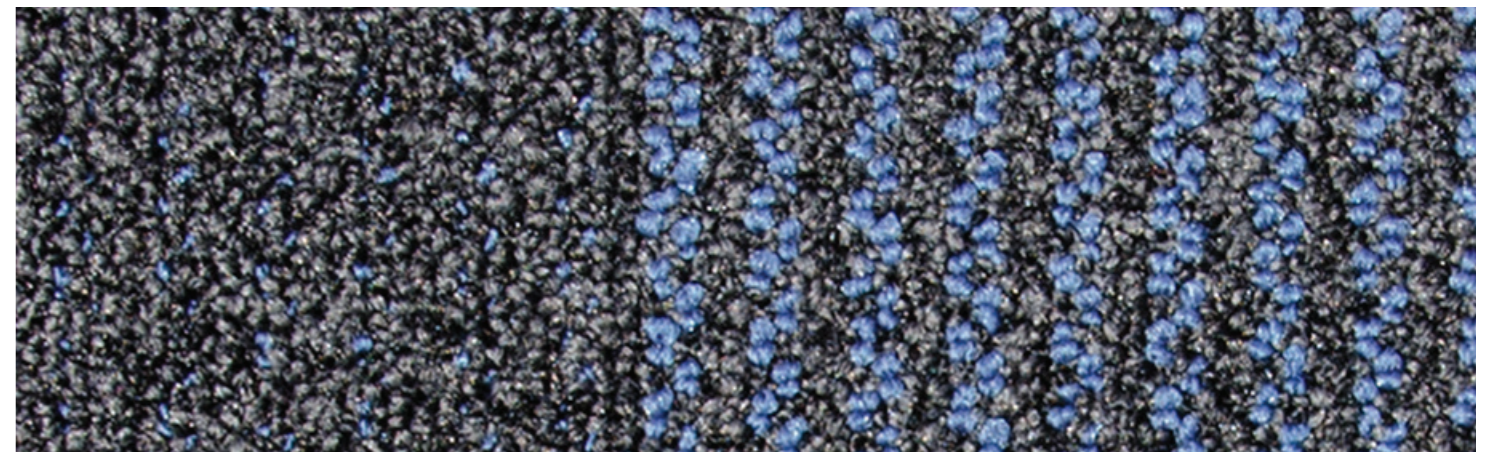

Streetwise Design | Brights | Blue 07204 | LRV 4.33