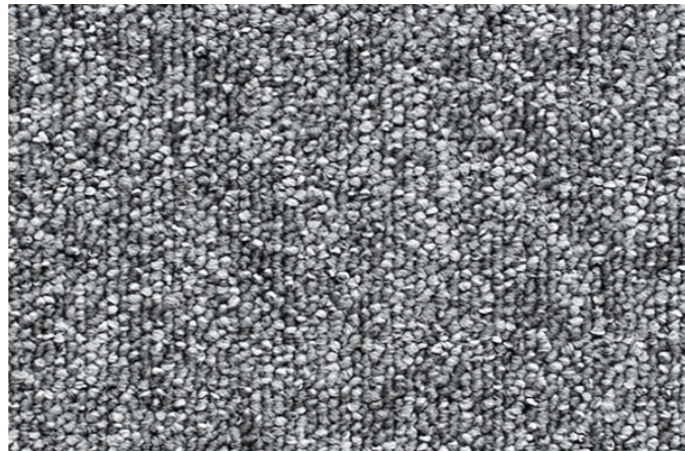

Stratus | Rainfall 06503 | LRV 11.47