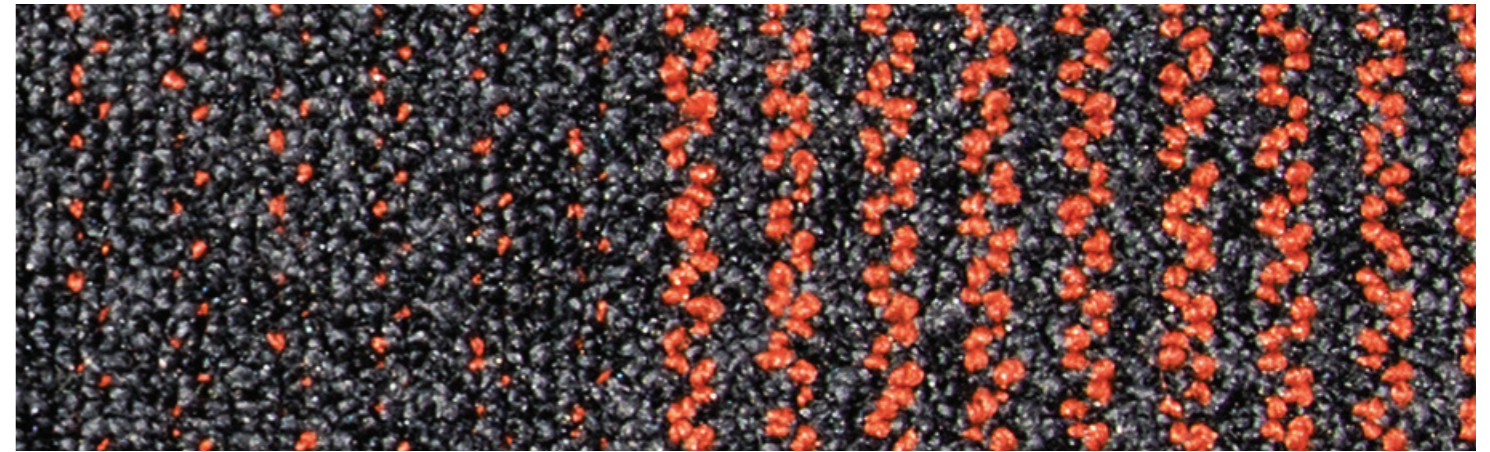

Stratus | Firestorm 06510 | LRV 7.96

Stratus | Rainfall 06503 | LRV 11.47

Stratus | Storm Surge 06504 | LRV 6.16

Stratus | Valley Breeze 06501 | LRV 9.45

Stratus | Jet Stream 06506 | LRV 3.56

Streetwise Design | Brights | Orange 07201 | LRV 4.08