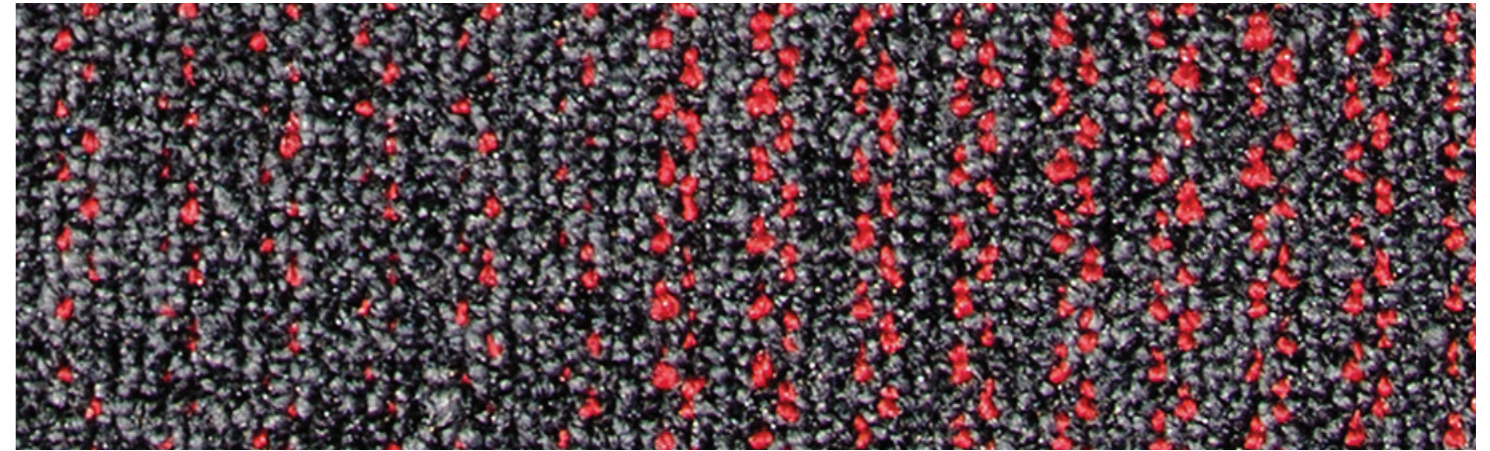

Stratus | Firestorm 06510 | LRV 7.96

Stratus | Rainfall 06503 | LRV 11.47

Stratus | Storm Surge 06504 | LRV 6.16

Stratus | Valley Breeze 06501 | LRV 9.45

Stratus | Jet Stream 06506 | LRV 3.56

Streetwise Design | Brights | Orange 07201 | LRV 4.08