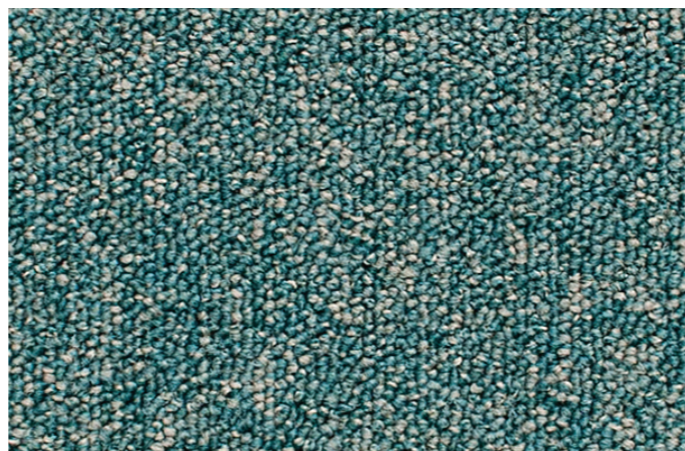

Stratus | Valley Breeze 06501 | LRV 9.45