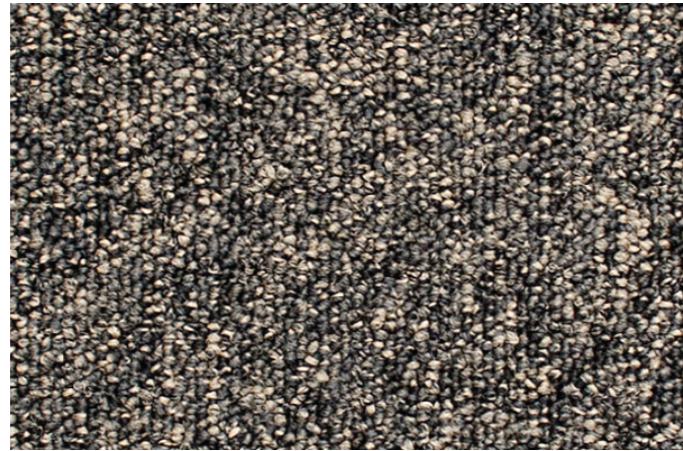

Stratus | Arctic Mist 06512 | LRV 13.94

Stratus | Ice Storm 06514 | LRV 11.22

Stratus | Solar Blue 06513 | LRV 3.71

Stratus | Avalanche 06509 | LRV 16.27

Stratus | Typhoon 06502 | LRV 8.73

Stratus | Ocean Tide 06507 | LRV 7.50

### STRATUS & STREETWISE

Tufted Loop Pile  
Stratus

Tufted Loop Pile  
Streetwise Design