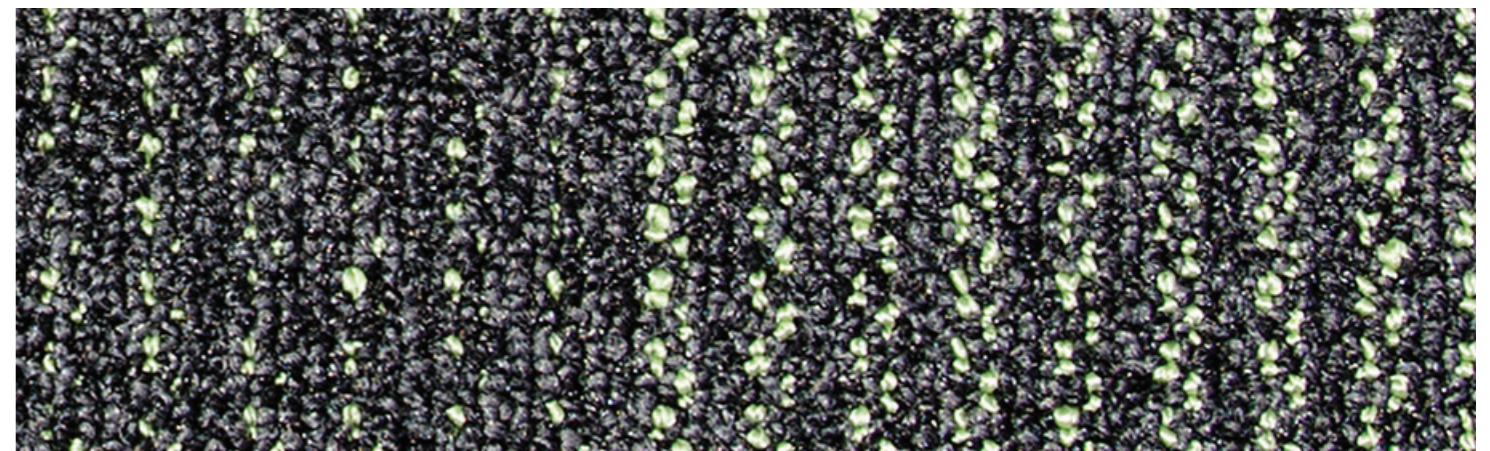

Streetwise Design | Brights | Green 07203 | LRV 5.95